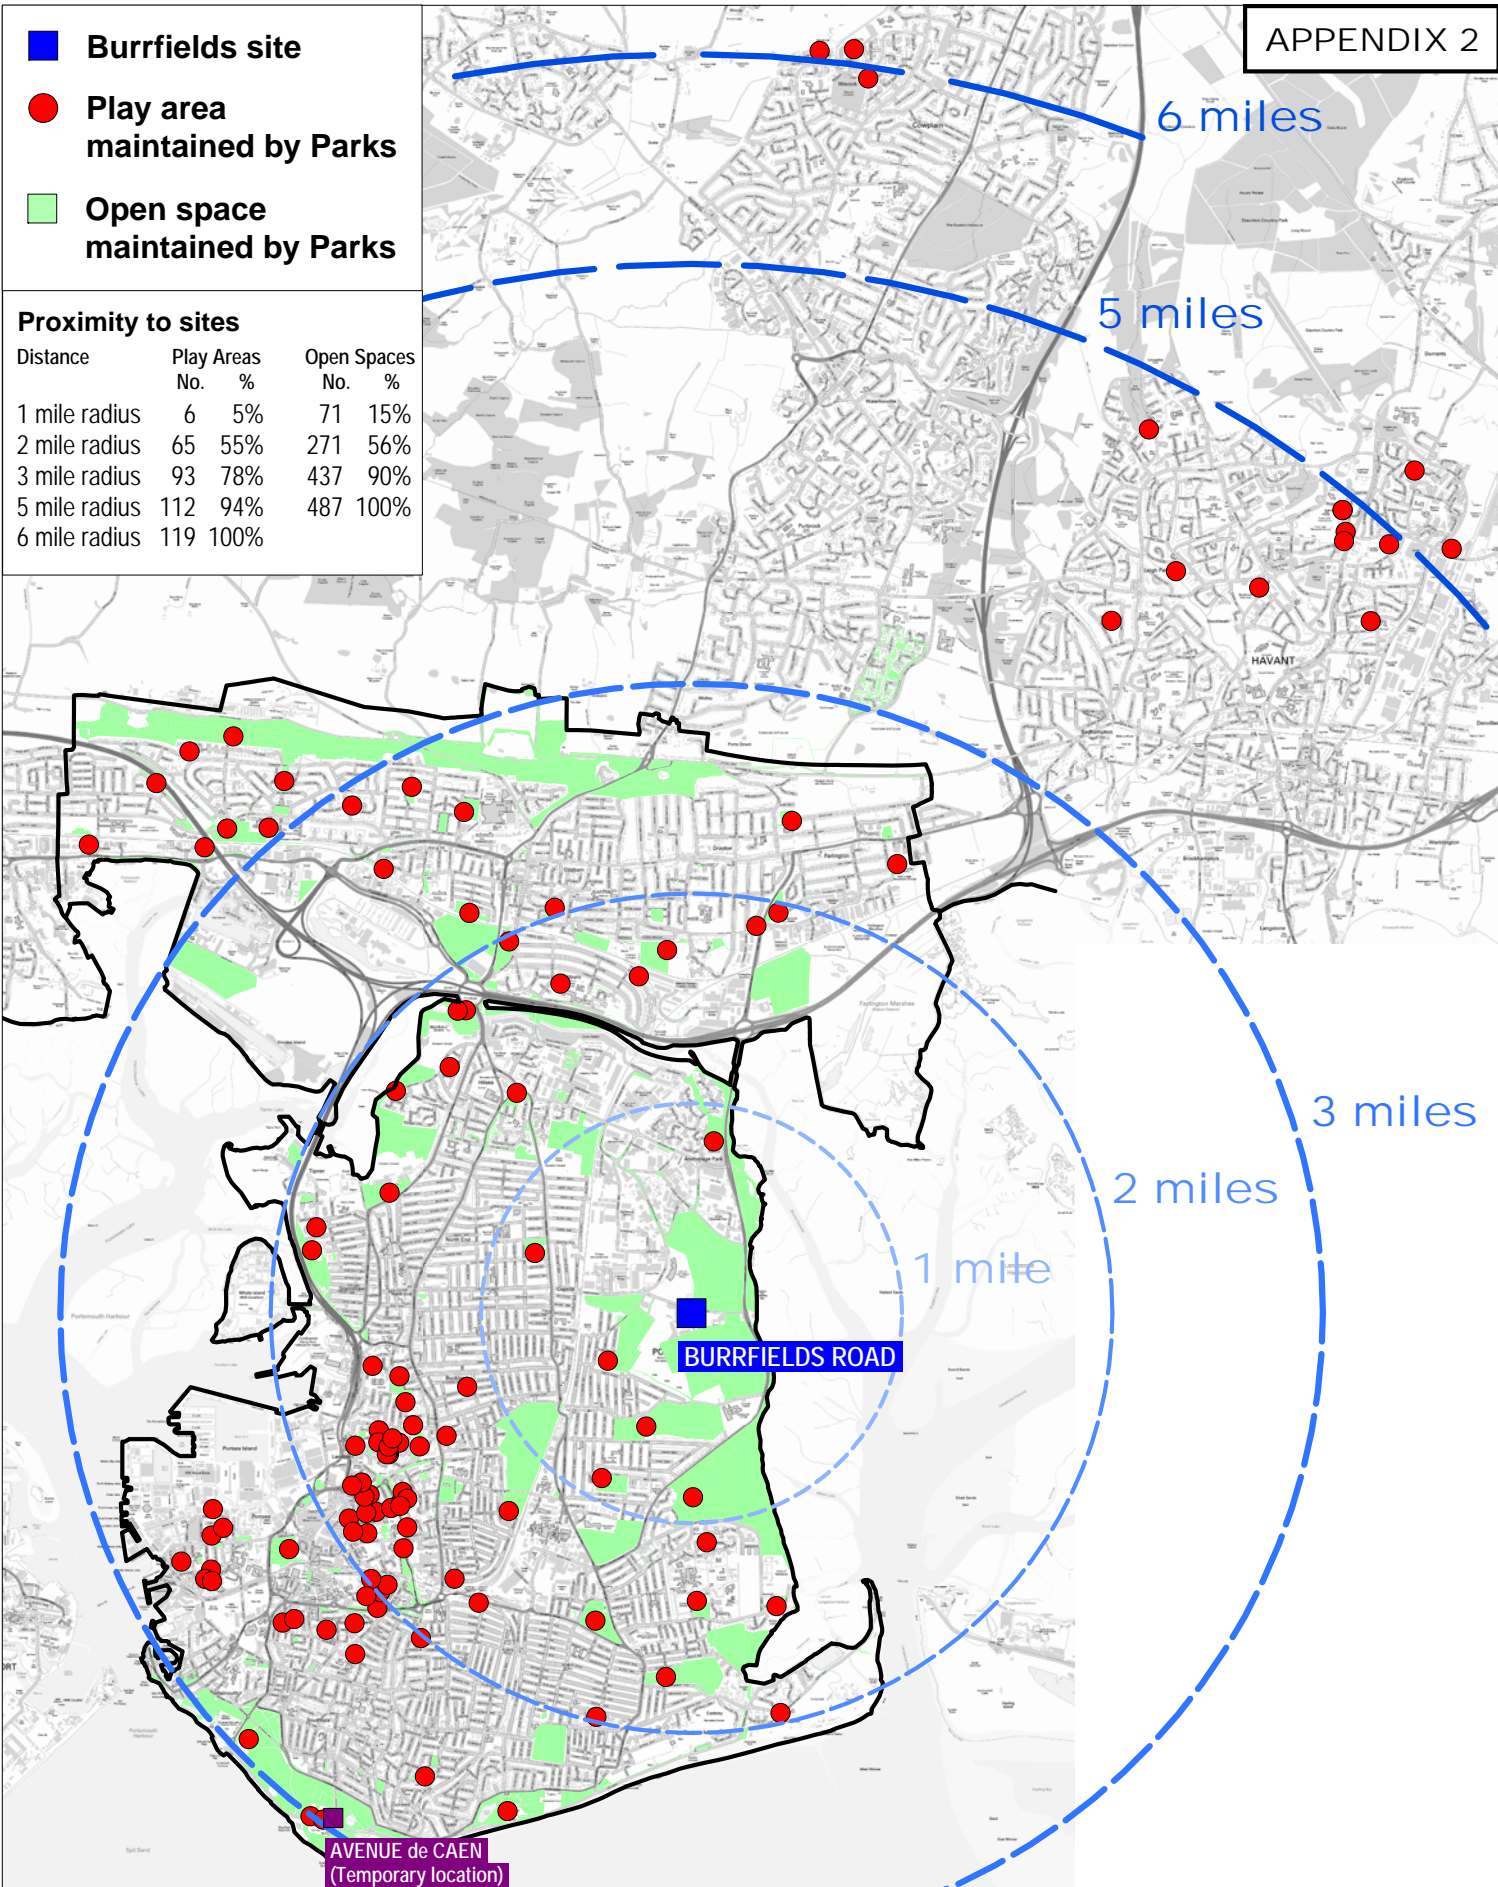

- Burrfields site
- Play area maintained by Parks
- Open space maintained by Parks

Proximity to sites

Distance	Play Areas		Open Spaces	
	No.	%	No.	%
1 mile radius	6	5%	71	15%
2 mile radius	65	55%	271	56%
3 mile radius	93	78%	437	90%
5 mile radius	112	94%	487	100%
6 mile radius	119	100%		